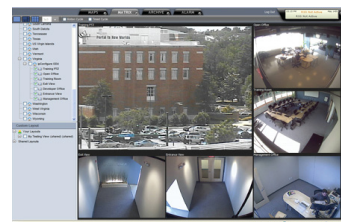

Turn-key solution for IP and analog cameras