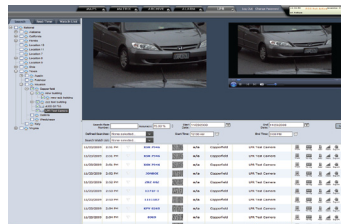

License Plate Recognition